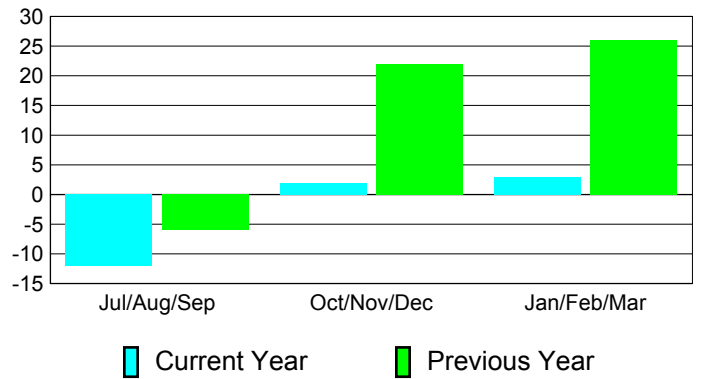

**Membership Results
2010-2011**

**Membership
2009-2010**

Month	Net Memb Goal	Actual New Memb	Actual Dropped Memb	Gain/Loss of Memb	Gain/Loss of Memb
Jul/Aug/Sep	10	16	-28	-12	-6
Oct/Nov/Dec	1	43	-41	2	22
Jan/Feb/Mar	1	32	-29	3	26
Totals	12	91	-98	-7	42

Membership Results 2010-2011

Goal, New, Dropped, Gain/Loss

Comparison of Membership Gain/Loss

Current Year Compared to the Previous Year

Gender Comparison 2010-2011

Jul/Aug/Sep

Oct/Nov/Dec

Jan/Feb/Mar