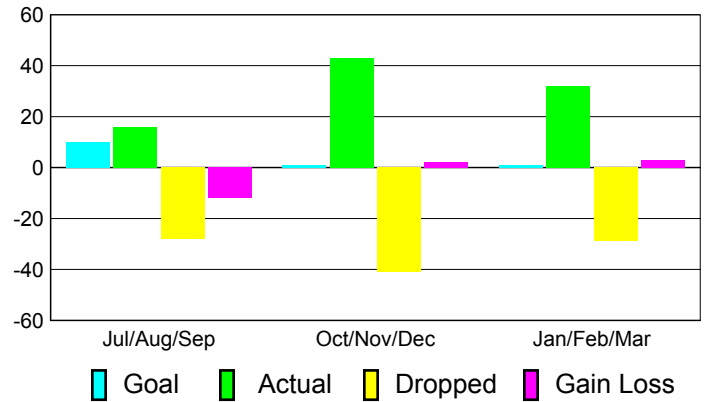

Membership Results 2010-2011

Goal, New, Dropped, Gain/Loss

Comparison of Membership Gain/Loss

Current Year Compared to the Previous Year