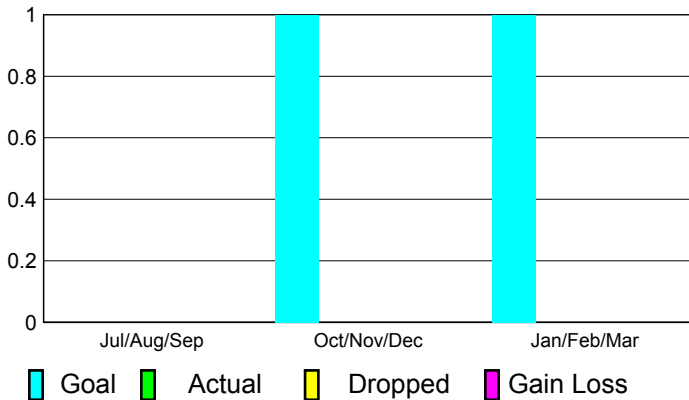

2010-2011 GMT Reports for District (or Undistricted) **District U 1 ONTARIO**

GMT: **TERRY GRAHAM**

Location: **ONTARIO**

GMT CA: **2**

CLUBS

**Club Results
2010-2011**

**Clubs
2009-2010**

Month	New Club Goal	Actual New Clubs	Actual Dropped Clubs	Gain/Loss of Clubs	Gain/Loss of Clubs
Jul/Aug/Sep	0	0	0	0	0
Oct/Nov/Dec	1	0	0	0	0
Jan/Feb/Mar	1	0	0	0	0
Totals	2	0	0	0	0

Club Results 2010-2011

Goal, New, Dropped, Gain/Loss

Comparison of Club Gain/Loss

Current Year Compared to the Previous Year