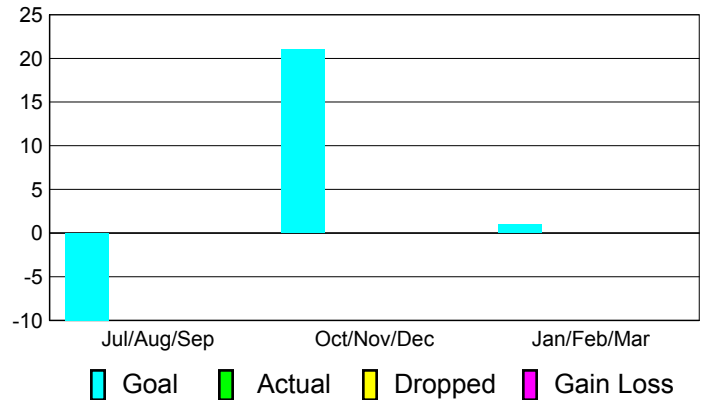

Membership Results 2010-2011

Goal, New, Dropped, Gain/Loss

Comparison of Membership Gain/Loss

Current Year Compared to the Previous Year