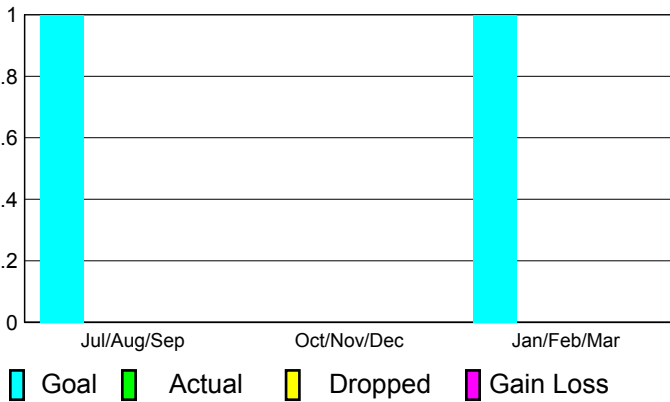

Club Results 2010-2011

Goal, New, Dropped, Gain/Loss

Comparison of Club Gain/Loss

Current Year Compared to the Previous Year

YTD Status Quo Clubs 2010-2011

Status Quo Clubs Compared to Status Quo Members

MEMBERSHIP